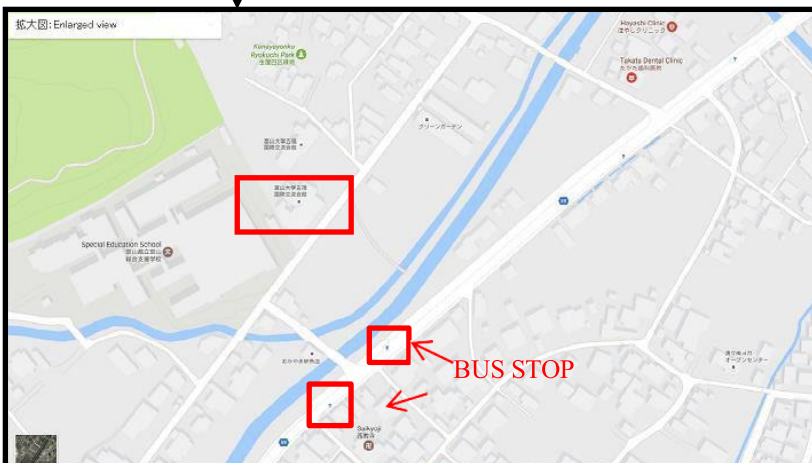

How to get to Gofuku International House

◆ From JR Toyama Station:

Gofuku International House
5037-2 Kanaya Azakannda
Toyama-shi
930-0895
TEL: 076-431-1941