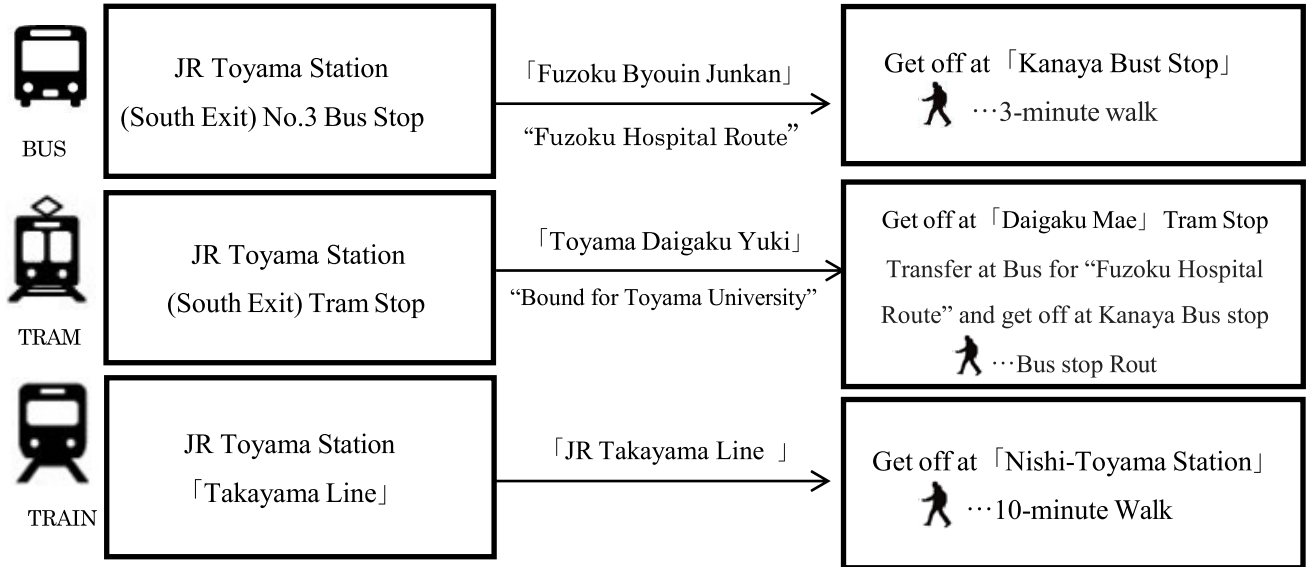

How to get to Gofuku International House

◆ From JR Toyama Station:

Gofuku International House
5037-2 Kanaya Azakannda
Toyama-shi
930-0895
TEL: 076-431-1941